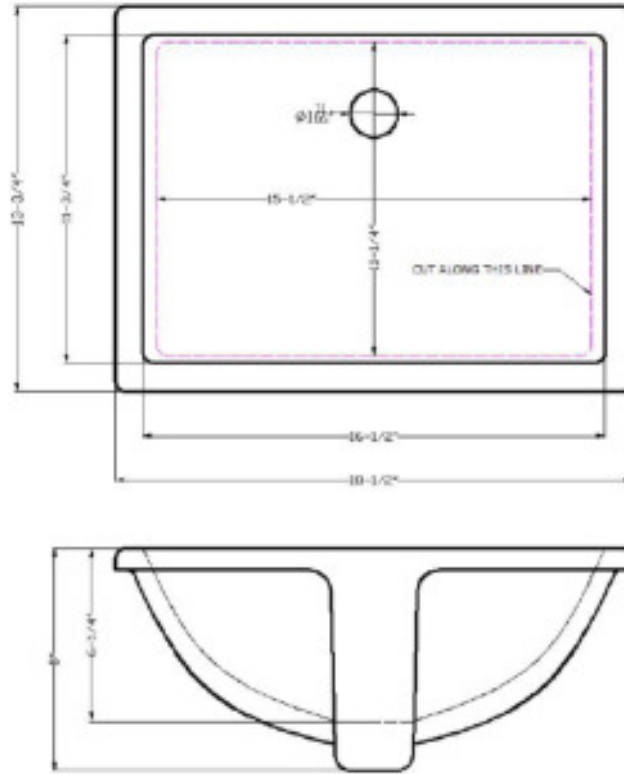

# Single Bowl Sink

SIN-POR-UNDRECWHT-1813

## Specifications

### FEATURES:

- 8" (203mm) deep
- 1-11/16" (43mm) drain opening
- Minimum cabinet size: 21"

These sinks are listed by the International Association of Plumbing and Mechanical Officials as meeting the requirements of the Uniform Plumbing Code.